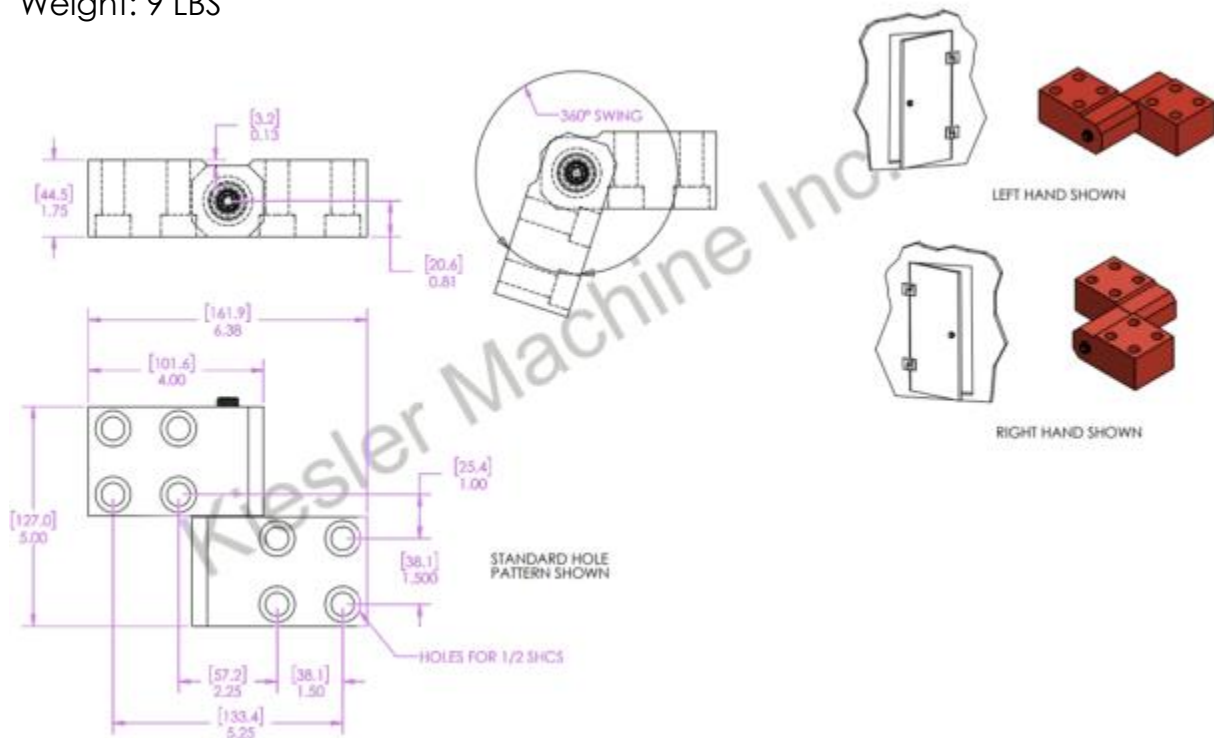

5"x 4.5" Model K Hinges

Model Number: 2875-K-RH-304

Price: \$ 755

- Material Type: 304L Stainless Steel
- Maximum Vertical Load: 3,000 LBS
- Maximum Radial Load: 1220 LBS
- Approx. Width: 4.5"
- Height: 5"
- Leaf Thickness: 1/2"
- Weight: 9 LBS